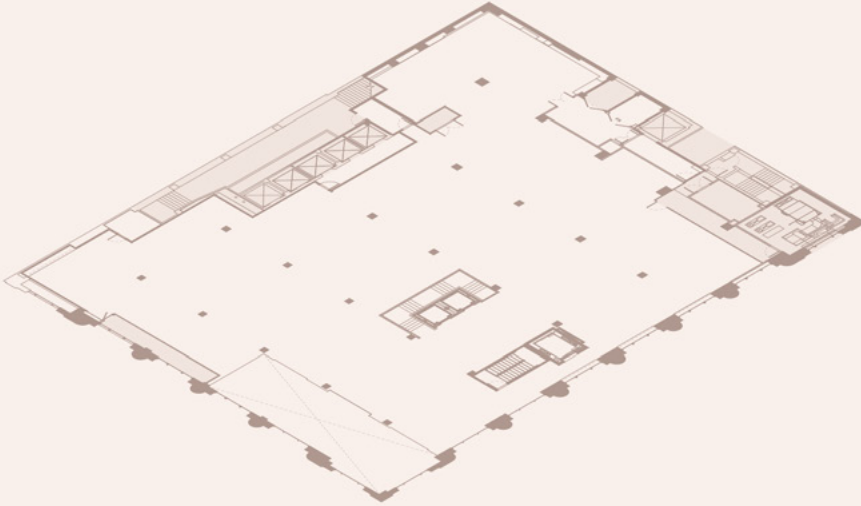

Floorplans

Ground Floor

Second Floor

Third Floor

Floorplans

Ground Floor

Second Floor

Third Floor

KEY FEATURES

Retail premises
6,859 sq ft
15' ceiling height

Tenant A:
3,102 sq ft

Tenant B:
1,097 sq ft

Tenant C:
2,660 sq ft

Floorplans

Ground Floor

Second Floor

Third Floor

KEY FEATURES

Retail premises
6,790 sq ft
10' 5" ceiling height

Floorplans

Ground Floor

Second Floor

Third Floor

KEY FEATURES

Retail premises
14,686 sq ft
9' 5" ceiling height