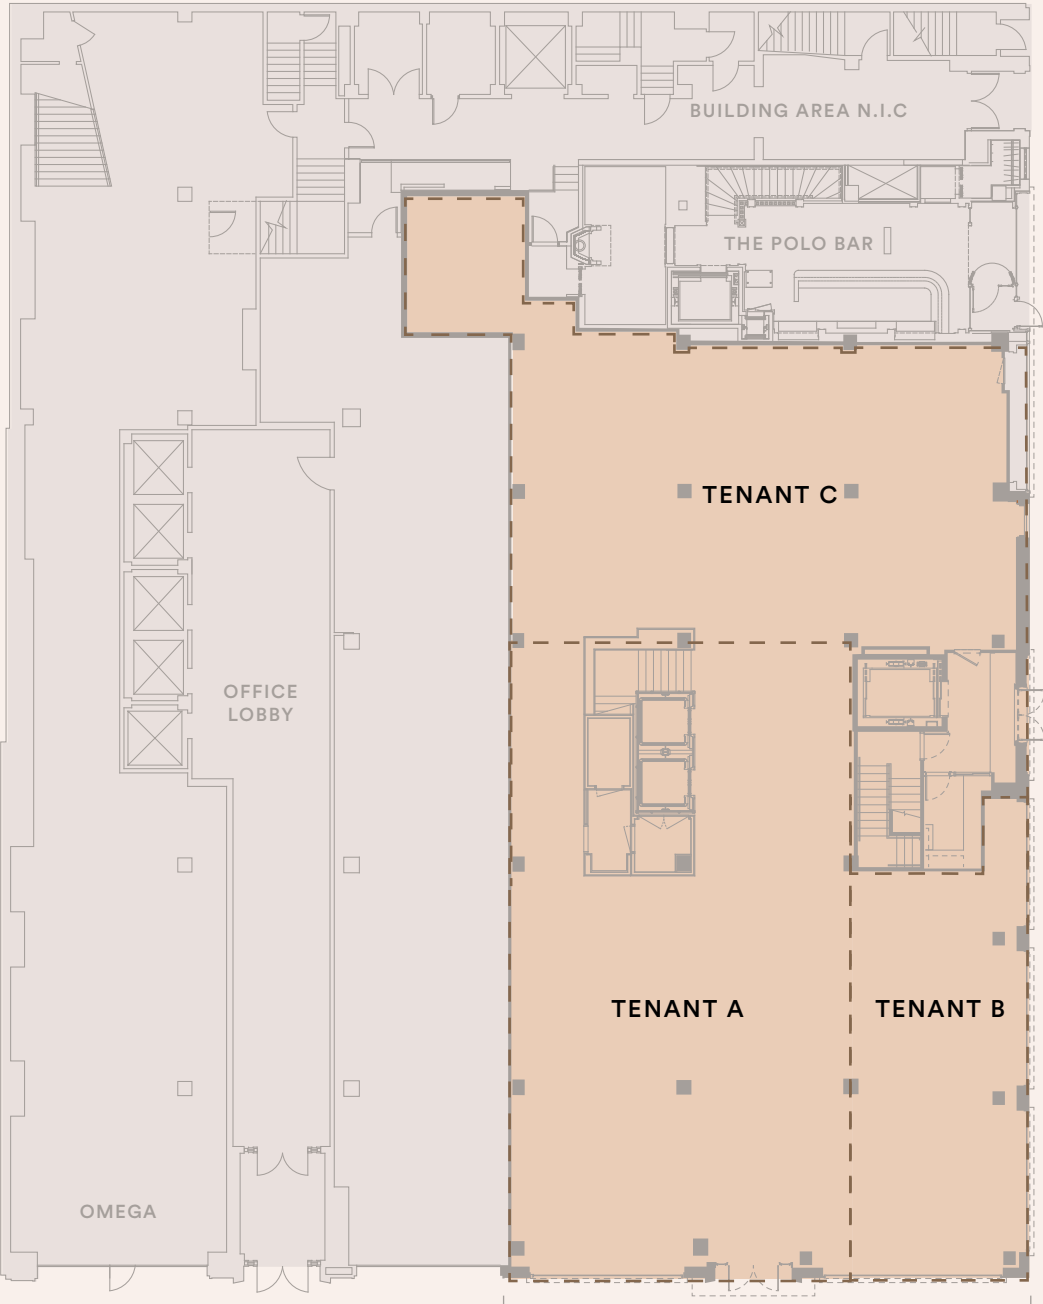

Floorplans

Ground Floor

Second Floor

Third Floor

Floorplans

Ground Floor

Second Floor

Third Floor

KEY FEATURES

Retail premises
6,859 sq ft
15' ceiling height

Tenant A:
3,102 sq ft

Tenant B:
1,097 sq ft

Tenant C:
2,660 sq ft

Floorplans

Ground Floor

Second Floor

Third Floor

KEY FEATURES

Retail premises
6,790 sq ft
10' 5" ceiling height

Floorplans

Ground Floor

Second Floor

Third Floor

KEY FEATURES

Retail premises
14,686 sq ft
9' 5" ceiling height