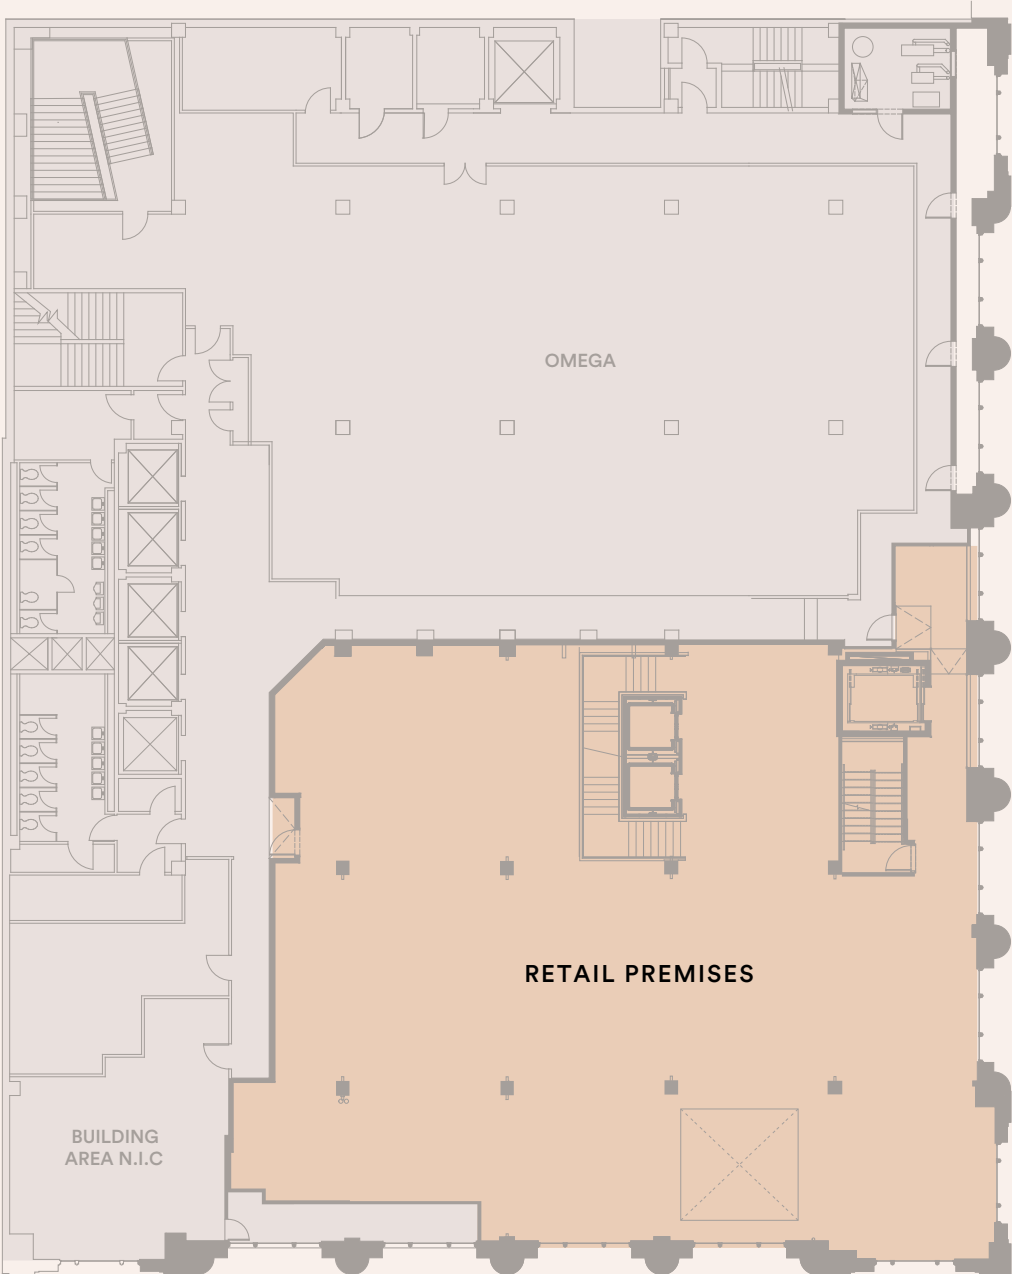

Floorplans

Ground Floor

Second Floor

Third Floor

Floorplans

Ground Floor

Second Floor

Third Floor

KEY FEATURES

Retail premises
6,859 sq ft
15' ceiling height

Tenant A:
3,102 sq ft

Tenant B:
1,097 sq ft

Tenant C:
2,660 sq ft

Floorplans

Ground Floor

Second Floor

Third Floor

KEY FEATURES

Retail premises
6,790 sq ft
10' 5" ceiling height

Floorplans

Ground Floor

Second Floor

Third Floor

KEY FEATURES

Retail premises
14,686 sq ft
9' 5" ceiling height