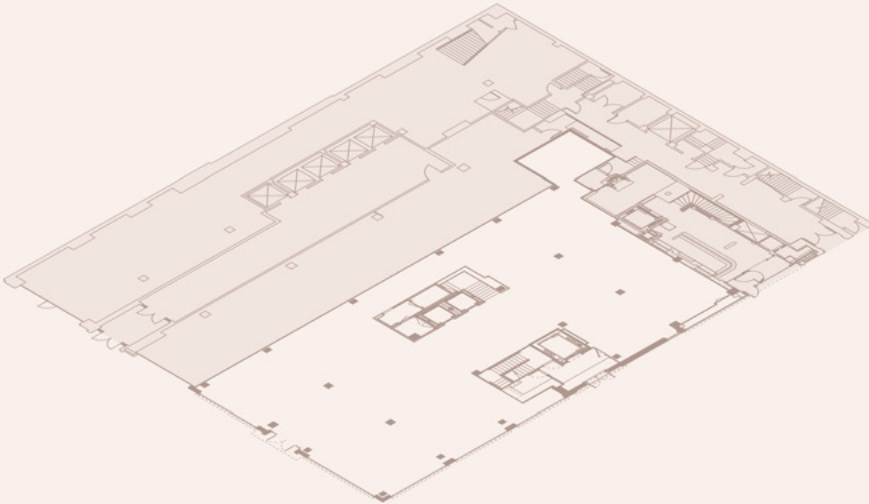

Floorplans

Ground Floor

Second Floor

Third Floor

Floorplans

Ground Floor

Second Floor

Third Floor

KEY FEATURES

Retail premises
6,859 sq ft
15' ceiling height

Tenant A:
3,102 sq ft

Tenant B:
1,097 sq ft

Tenant C:
2,660 sq ft

Floorplans

Ground Floor

Second Floor

Third Floor

KEY FEATURES

Retail premises
6,790 sq ft
10' 5" ceiling height

Floorplans

Ground Floor

Second Floor

Third Floor

KEY FEATURES

Retail premises
14,686 sq ft
9' 5" ceiling height