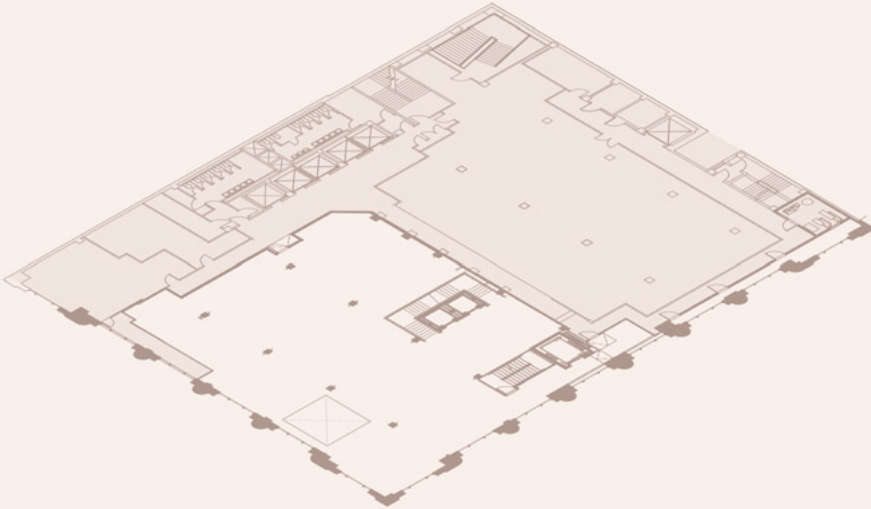

Floorplans

Ground Floor

Second Floor

Third Floor

Floorplans

Ground Floor

Second Floor

Third Floor

KEY FEATURES

Retail premises
6,859 sq ft
15' ceiling height

Tenant A:
3,102 sq ft

Tenant B:
1,097 sq ft

Tenant C:
2,660 sq ft

Floorplans

Ground Floor

Second Floor

Third Floor

KEY FEATURES

Retail premises
6,790 sq ft
10' 5" ceiling height

Floorplans

Ground Floor

Second Floor

Third Floor

KEY FEATURES

Retail premises
14,686 sq ft
9' 5" ceiling height